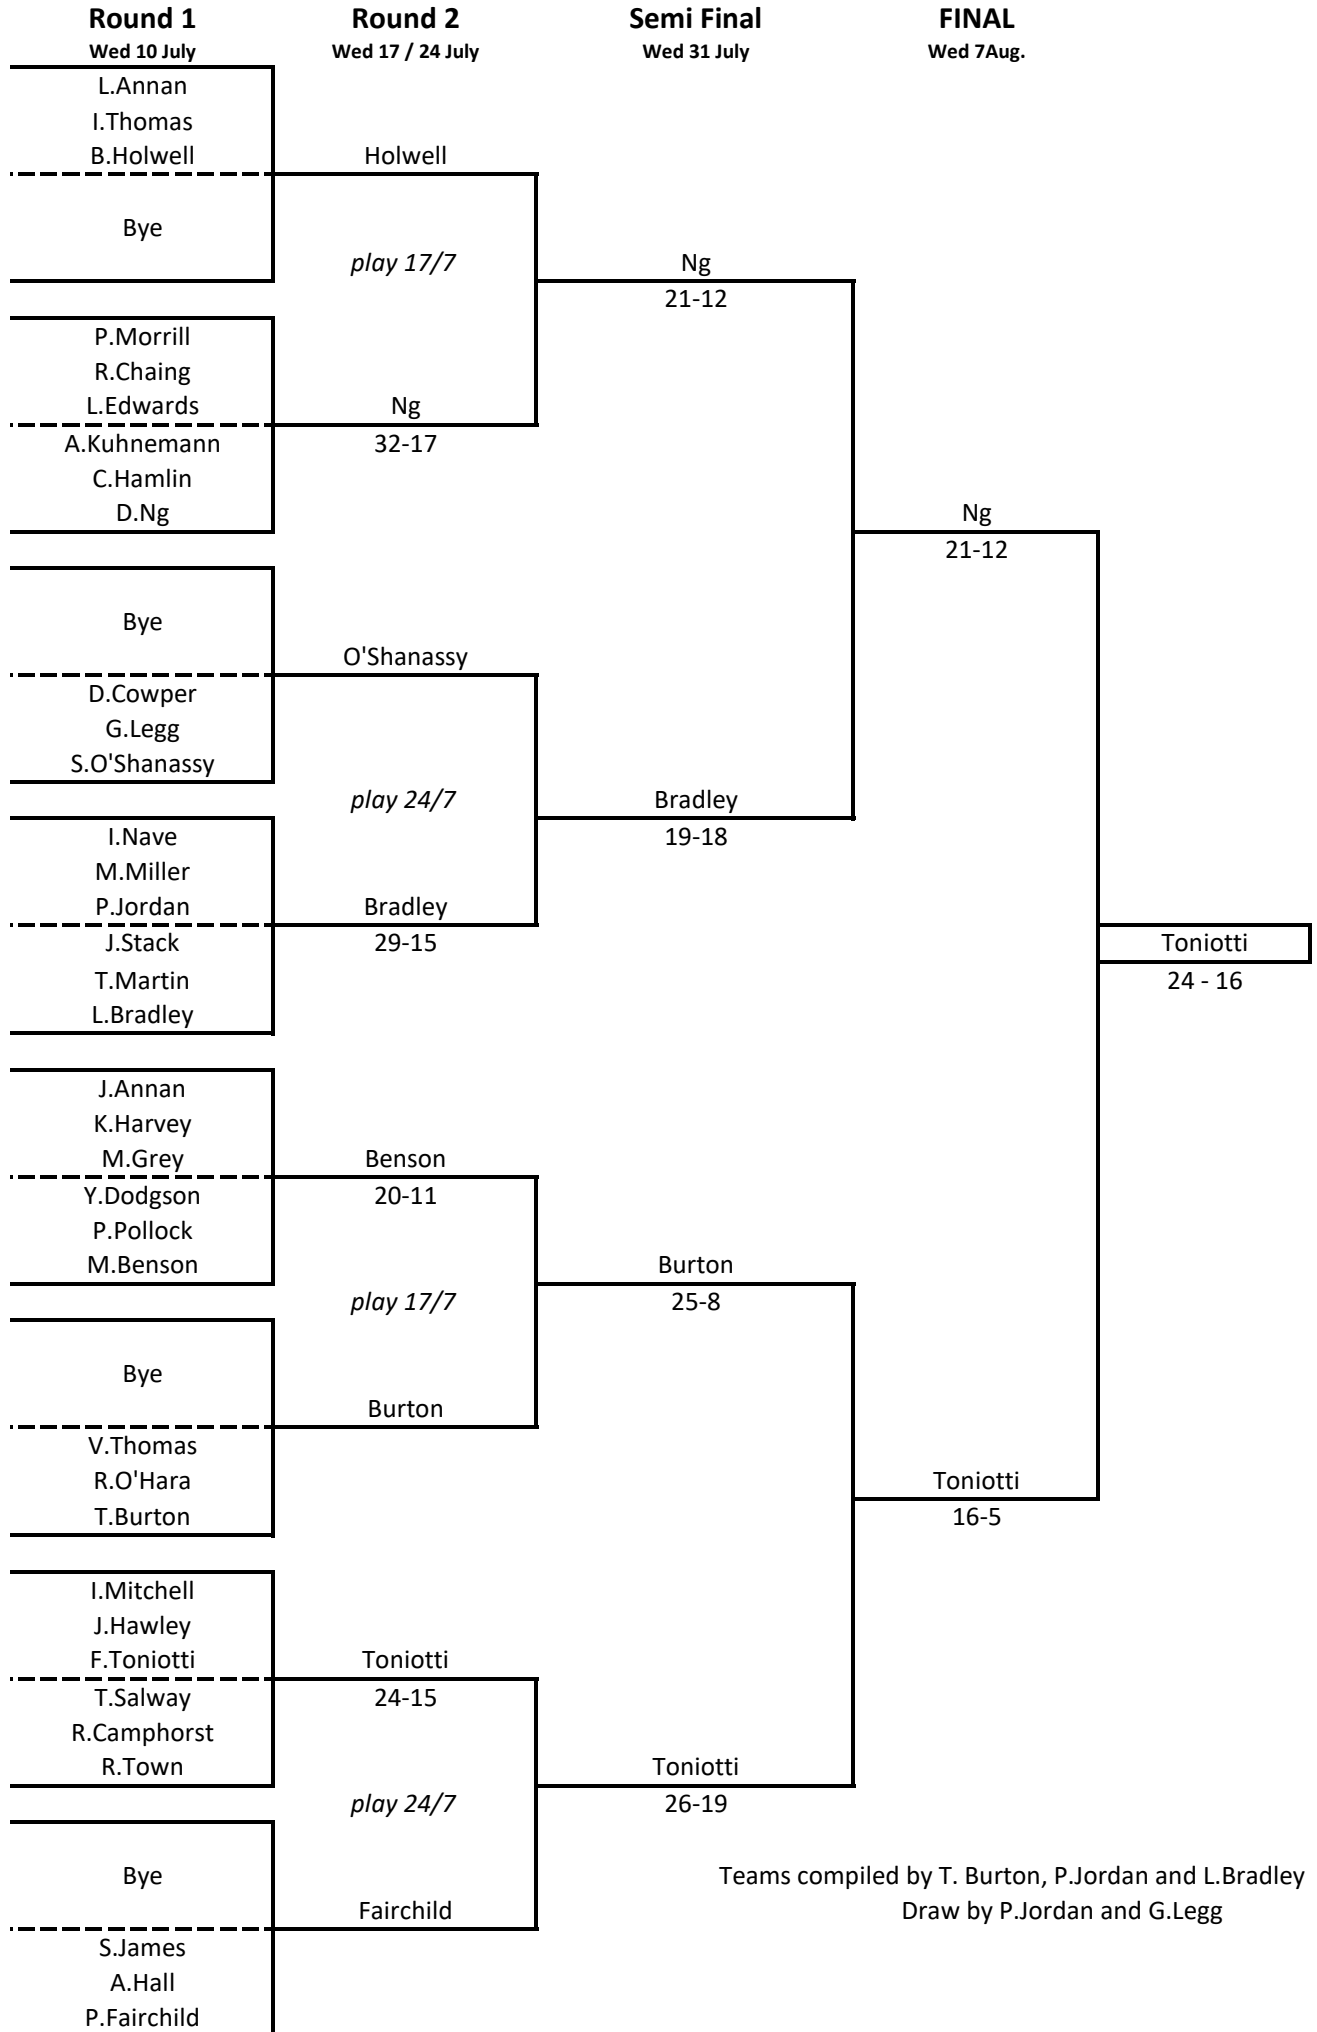

# Patron's Mixed Triples Draw 2024

Teams compiled by T. Burton, P.Jordan and L.Bradley  
 Draw by P.Jordan and G.Legg